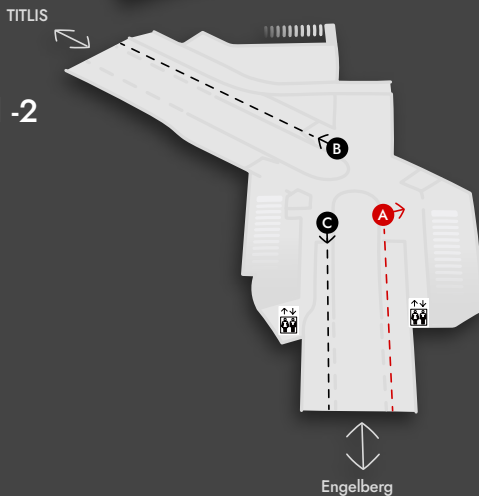

Level 1

Level 0

Level -1

Level -2

Truebsee Station

13 Atelier Hess Rooftop Bar

6 Bitzistube (Indian Group Restaurant)

7 Restaurant Atelier Hess

8 Self-Service Restaurant

9 Engel & Bengel Bar

10 Souvenirshop

11 Lindt Chocolate Shop

12 Berghotel Trübsee

1 NomNom (Asian Group Restaurant)

2 Lago Torbido

3 Mövenpick Ice Cream Bar

4 Souvenirshop

5 Bucherer Boutique Trübsee

A Arrival (Xpress from Engelberg)

B Departure (Xpress to Mount TITLIS)

C Departure (Xpress to Engelberg)