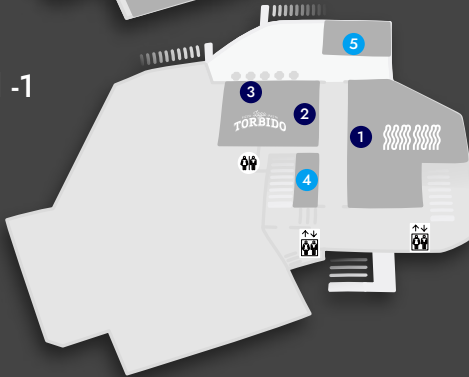

Level 1

Level 0

Level -1

Level -2

Truebsee Station

13 Atelier Hess Rooftop Bar

6 Bitzistube (Indian Group Restaurant)

7 Restaurant Atelier Hess

8 Self-Service Restaurant

9 Engel & Bengel Bar

10 Souvenirshop

11 Lindt Chocolate Shop

12 Berghotel Trübsee

1 NomNom (Asian Group Restaurant)

2 Lago Torbido

3 Mövenpick Ice Cream Bar

4 Souvenirshop

5 Bucherer Boutique Trübsee

A Arrival (Xpress from Engelberg)

B Departure (Xpress to Mount TITLIS)

C Departure (Xpress to Engelberg)