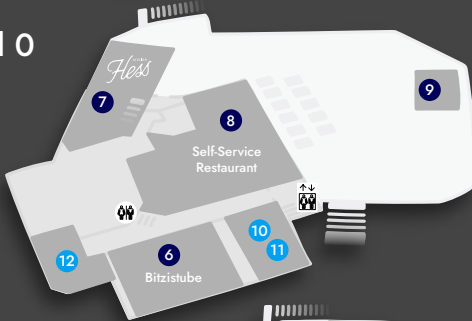

Level 1

Level 0

Level -1

Level -2

Truebsee Station

13 Atelier Hess Rooftop Bar

6 Bitzistube (Indian Group Restaurant)

7 Restaurant Atelier Hess

8 Self-Service Restaurant

9 Engel & Bengel Bar

10 Souvenirshop

11 Lindt Chocolate Shop

12 Berghotel Trübsee

1 NomNom (Asian Group Restaurant)

2 Lago Torbido

3 Mövenpick Ice Cream Bar

4 Souvenirshop

5 Bucherer Boutique Trübsee

A Arrival (Xpress from Engelberg)

B Departure (Xpress to Mount TITLIS)

C Departure (Xpress to Engelberg)