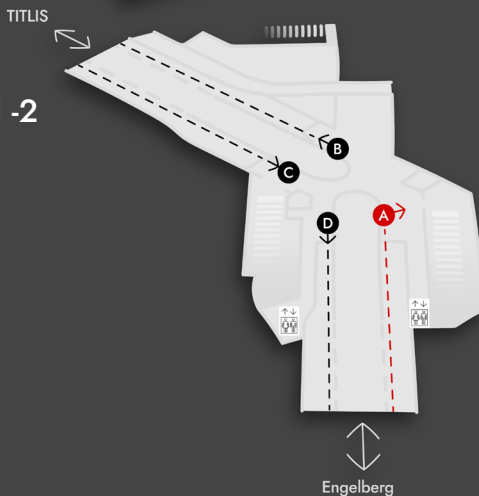

Level 1

Level 0

Level -1

Level -2

Truebsee Station

12 Atelier Hess Rooftop Bar

6 Bitzistube (Indian Group Restaurant)

7 Restaurant Atelier Hess

8 Self-Service Restaurant

9 Engel & Bengel Bar

10 Lake Shop

11 Berghotel Trübsee

1 NomNom (Asian Group Restaurant)

2 Lago Torbido

3 Mövenpick Ice Cream Bar

4 Lake Shop

5 Bucherer Boutique Trübsee

A Arrival (Xpress from Engelberg)

B Departure (Xpress to Mount TITLIS)

C Arrival (Xpress from TITLIS)

D Departure (Xpress to Engelberg)