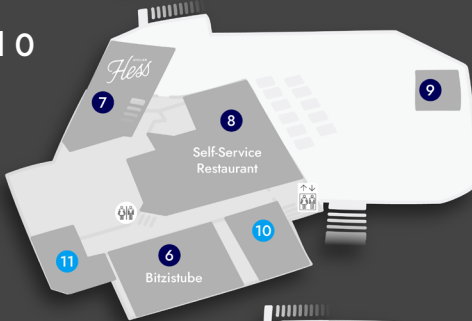

Level 1

Level 0

Level -1

Level -2

Truebsee Station

12 Atelier Hess Rooftop Bar

6 Bitzistube (Indian Group Restaurant)

7 Restaurant Atelier Hess

8 Self-Service Restaurant

9 Engel & Bengel Bar

10 Lake Shop

11 Berghotel Trübsee

1 NomNom (Asian Group Restaurant)

2 Lago Torbido

3 Mövenpick Ice Cream Bar

4 Lake Shop

5 Bucherer Boutique Trübsee

A Arrival (Xpress from Engelberg)

B Departure (Xpress to Mount TITLIS)

C Arrival (Xpress from TITLIS)

D Departure (Xpress to Engelberg)