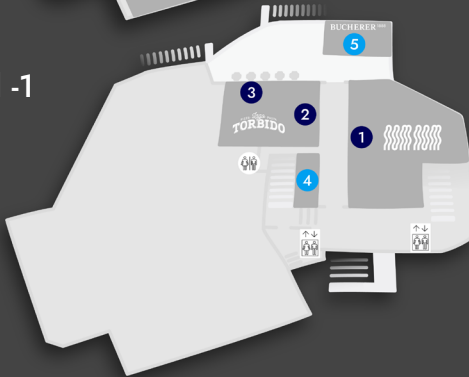

Level 1

Level 0

Level -1

Level -2

Truebsee Station

12 Atelier Hess Rooftop Bar

6 Bitzistube (Indian Group Restaurant)

7 Restaurant Atelier Hess

8 Self-Service Restaurant

9 Engel & Bengel Bar

10 Lake Shop

11 Berghotel Trübsee

1 NomNom (Asian Group Restaurant)

2 Lago Torbido

3 Mövenpick Ice Cream Bar

4 Lake Shop

5 Bucherer Boutique Trübsee

A Arrival (Xpress from Engelberg)

B Departure (Xpress to Mount TITLIS)

C Arrival (Xpress from TITLIS)

D Departure (Xpress to Engelberg)